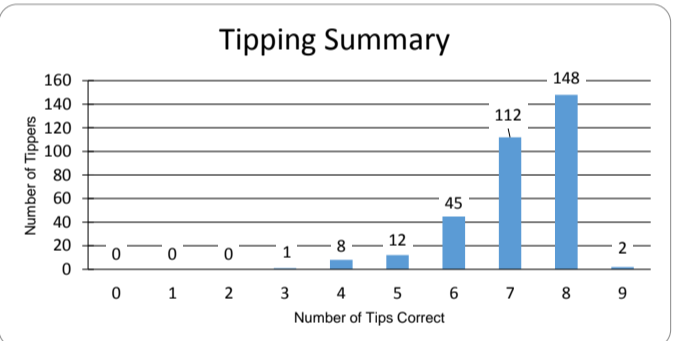

Winner this round
Neil Gibson (9/9) 160 points. (Actual 125)

Number of tips submitted	328	92.4%
Average Score this week	7.17	
Wild Cards played	30	
Average Wild Card score	7.40	

Match Results AFL Round 7	# of tippers correct
Geelong 93 d GWS Giants 32	249 75.9%
Western Bulldogs 81 d Gold Coast 72	299 91.2%
Hawthorn 90 d Essendon 67	282 86.0%
West Coast 102 d Port Adelaide 60	260 79.3%
Adelaide 125 d Carlton 70	318 97.0%
North Melbourne 68 d Sydney 66	15 4.6%
Richmond 110 d Fremantle 33	324 98.8%
Melbourne 106 d St Kilda 67	293 89.3%
Collingwood 121 d Brisbane Lions 114	308 93.9%

AFL Ladder after round 7		
Team	%	Points
Richmond	154.8%	24
West Coast	133.1%	24
Adelaide	125.1%	20
Hawthorn	121.5%	20
GWS Giants	117.4%	18
Geelong	121.1%	16
North Melbourne	116.8%	16
Sydney	106.0%	16
Collingwood	105.7%	16
Melbourne	103.6%	16
Port Adelaide	102.2%	16
Fremantle	88.7%	12
Gold Coast	81.8%	12
Western Bulldogs	78.4%	12
Essendon	83.7%	8
St Kilda	69.8%	6
Brisbane Lions	71.7%	0
Carlton	64.5%	0

Hot Tip Summary		
Survivors	30	
Dropouts	5	
Team	Count	In Hand
Adelaide	5	✓ 3
Brisbane Lions		30
Carlton		30
Collingwood	14	✓ 14
Essendon	1	* 30
Fremantle		26
Geelong	1	✓ 23
Gold Coast		23
GWS Giants		5
Hawthorn	2	✓ 22
Melbourne	1	✓ 12
North Melbourne		23
Port Adelaide	1	* 5
Richmond	2	✓ 7
St Kilda		22
Sydney	3	* 26
West Coast	1	✓ 9
Western Bulldogs	4	✓ 18

Quarter Tipping Ranking - Quarter